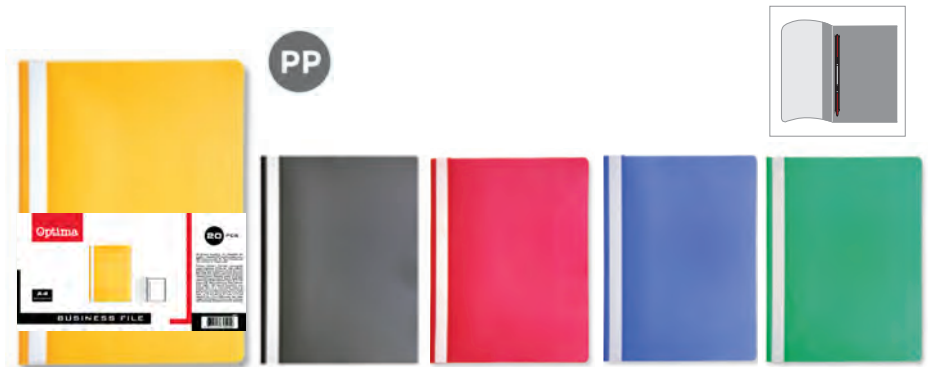

glass clear

20164/A

glass clear

20160/A

BUSINESS FILE

A4, metal clip, PP, 110/150 my

- 20057 ●  20/400 
- 20053 ●  20/400 
- 20058 ●  20/400 
- 20059 ●  20/400 
- 20060 ●  20/400 

BUSINESS FILE