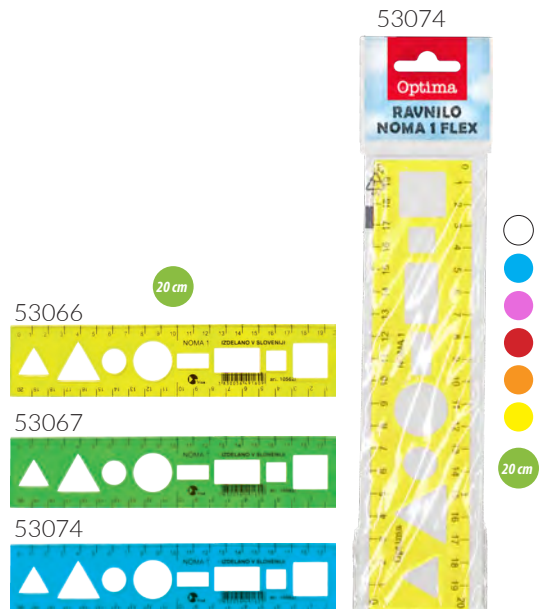

RULLER

NOMA 1 Flex

length 200 cm

53066	●	25	
53067	●	25	
53068	●	25	
53074	sort	10/360	

2. ● ●